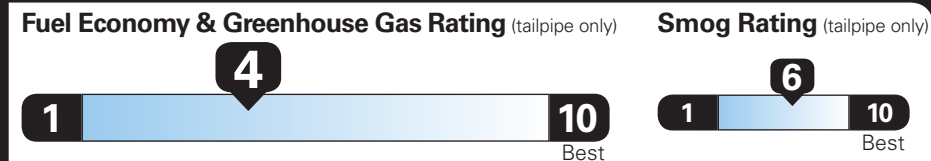

TOTAL OPTIONS	\$3,150.00
TOTAL VEHICLE & OPTIONS	\$58,145.00
DESTINATION CHARGE	1,195.00

TOTAL VEHICLE PRICE* \$59,340.00

EPA DOT Fuel Economy and Environment

Gasoline Vehicle

Fuel Economy
21 MPG
 combined city/hwy
18 city
25 highway
4.8 gallons per 100 miles

Small SUVs range from 14 to 129 MPG. The best vehicle rates 142 MPGe.

You spend \$2,000 more in fuel costs over 5 years compared to the average new vehicle.

Annual fuel cost \$1,700

This vehicle emits 433 grams CO₂ per mile. The best emits 0 grams per mile (tailpipe only). Producing and distributing fuel also create emissions; learn more at fuelconomy.gov.